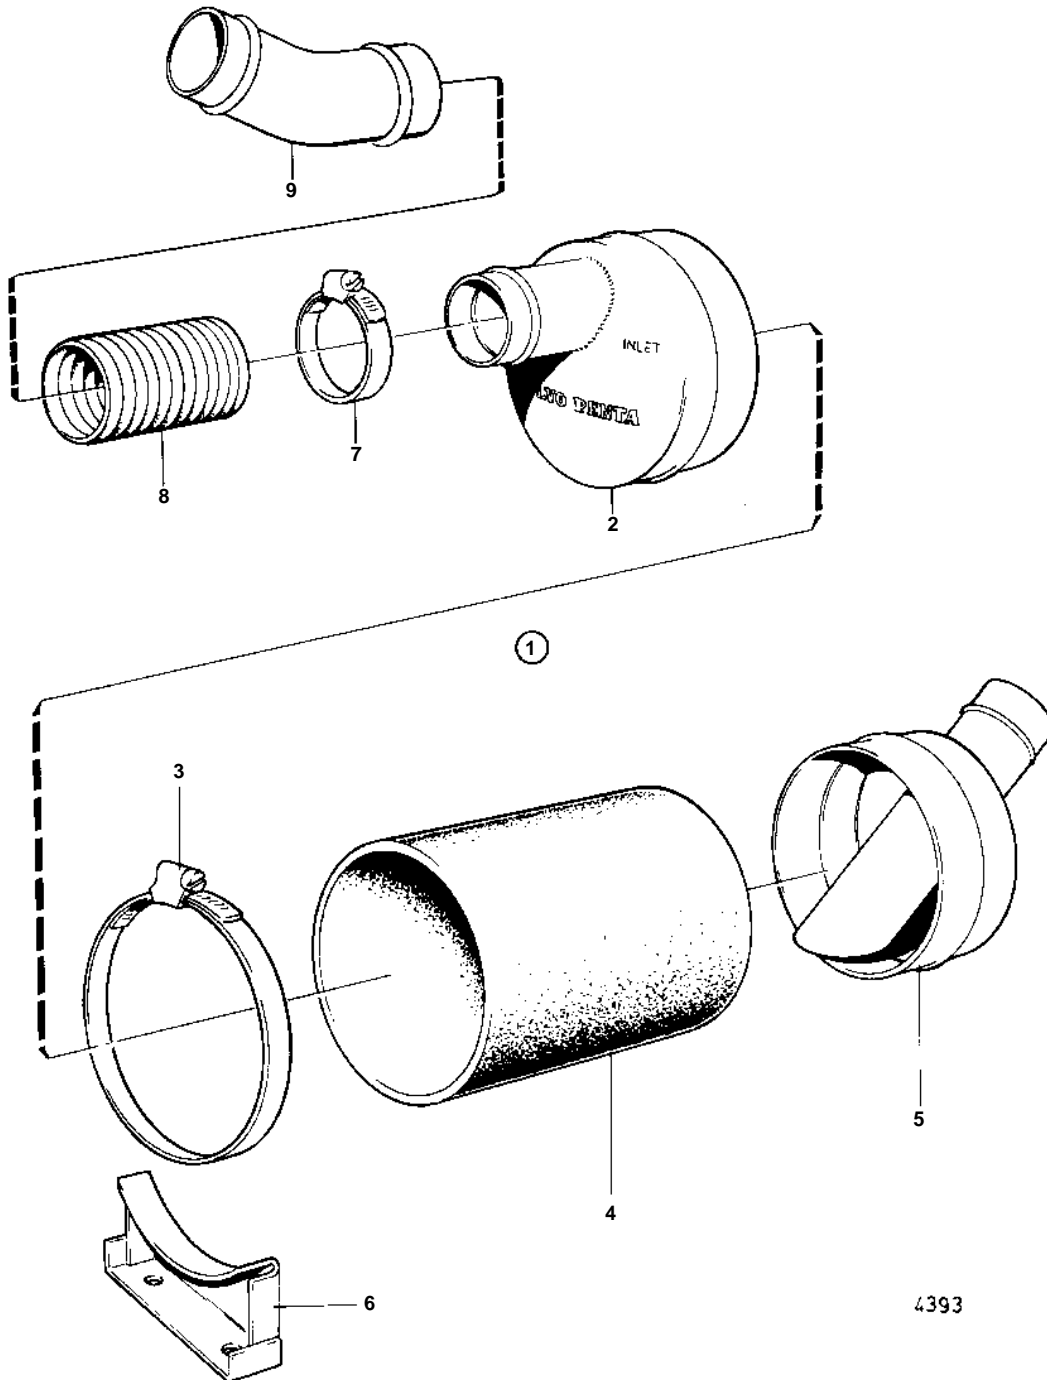

MD40A,TMD40A,TMD40B,TMD40C,TAMD40A,TAMD40B

4393

MD40A,TMD40A,TMD40B,TMD40C,TAMD40A,TAMD40B

REF	PART NO.	QTY	DESCRIPTION	NOTES
1	842768	1	Muffler	
2		1	· COVER	
3	949000	1	· Clamp	
4	842766	1	· Hose	
5		1	· COVER	
6	842767	1	· Bracket	
7	961675	X	Hose clamp	
8	828729	X	Exhaust hose	(828303)
9	843287	1	Riser	